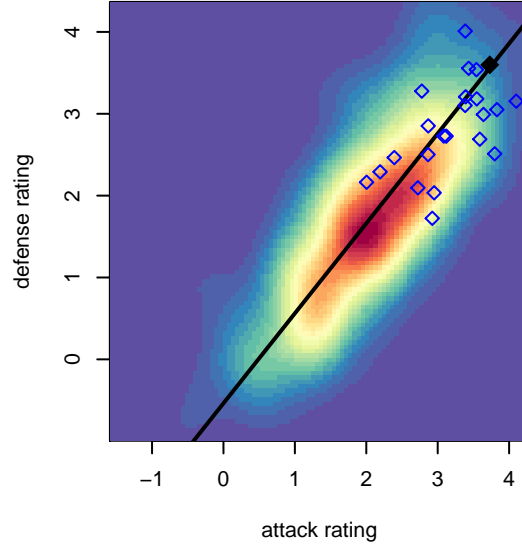

West Coast FC B00

Mission Viejo, CAS
 B00 total strength=1857
 attack=41.63 defense=36.51
 notes= Garcia 2013, Armour 2014-5

alt names used:
 West Coast FC Armour (CA-S) (FWCS)
 West Coast FC - Armour
 WEST COAST FC ARMOUR (CAS)
 WEST COAST FC ARMOUR (CAS)

Venues played:
 2015 Far West Regionals U14
 2015 Surf Cup Surf Super Cup U15
 2015 FWRL CAS B00
 2015 Surf College Showcase Seaside Showcas

West Coast FC B00
 Dots are actual minus expected GF (blue circles) and GA (red triangles).
 Blue line is smoothed change in attack strength. Red is smoothed change in defense strength.

**attack and defense variance (black dot)
relative to other teams
and top 10 in region**

**attack and defense rating
relative to others at age
and all opponents in last 13 months**

**attack and defense rating
relative to others at age
and all opponents in last 13 months**

Performance relative to 13 month average

Performance relative to 13 month average

Distribution of opponents
 Red = Lose zone, Blue = Win zone, Green = Even
 Black line separates win/lose zones

lot. A=Neither has attack advantage, B=Opponent has both attack and defense advantage, C=Opponent has both attack and defense disadvantage, D=Both have