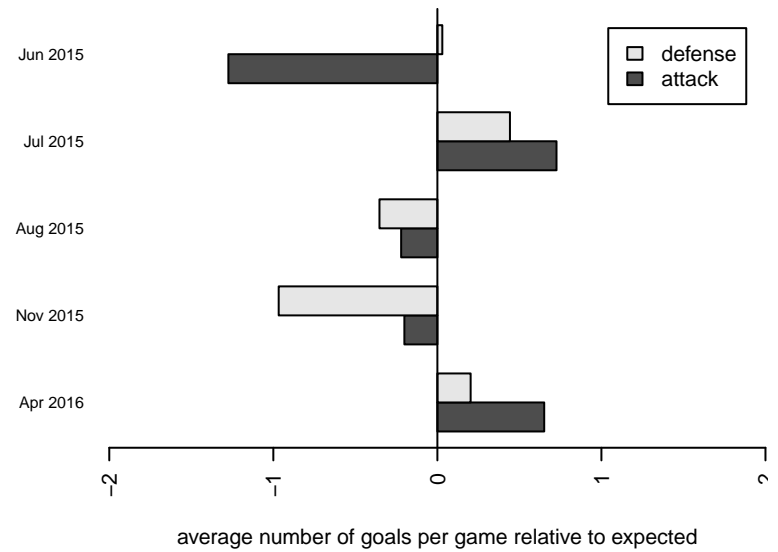

West Coast FC B00

Mission Viejo, CAS
 B00 total strength=1857
 attack=41.63 defense=36.51
 notes= Garcia 2013, Armour 2014-5

alt names used:
 West Coast FC Armour (CA-S) (FWCS)
 West Coast FC - Armour
 WEST COAST FC ARMOUR (CAS)
 WEST COAST FC ARMOUR (CAS)

Venues played:
 2015 Far West Regionals U14
 2015 Surf Cup Surf Super Cup U15
 2015 FWRL CAS B00
 2015 Surf College Showcase Seaside Showcas

West Coast FC B00
 Dots are actual minus expected GF (blue circles) and GA (red triangles).
 Blue line is smoothed change in attack strength. Red is smoothed change in defense strength.

**attack and defense variance (black dot)
relative to other teams
and top 10 in region**

**attack and defense rating
relative to others at age
and all opponents in last 13 months**

**attack and defense rating
relative to others at age
and all opponents in last 13 months**

Performance relative to 13 month average

Performance relative to 13 month average

Distribution of opponents
 Red = Lose zone, Blue = Win zone, Green = Even
 Black line separates win/lose zones

lot. A=Neither has attack advantage, B=Opponent has both attack and defense advantage, C=Opponent has both attack and defense disadvantage, D=Both have