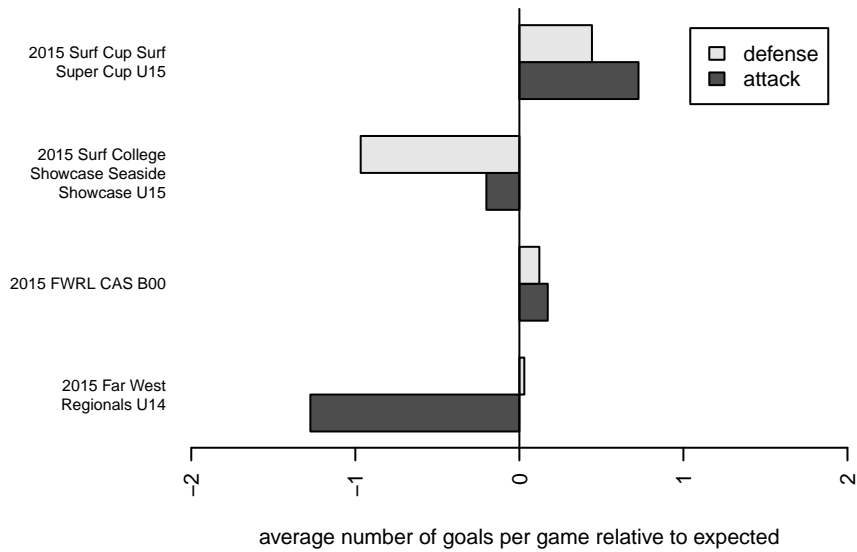

Venues played:
 2015 Far West Regionals U14
 2015 Surf Cup Surf Super Cup U15
 2015 FWRL CAS B00
 2015 Surf College Showcase Seaside Showcas

West Coast FC B00
 Dots are actual minus expected GF (blue circles) and GA (red triangles).
 Blue line is smoothed change in attack strength. Red is smoothed change in defense strength.

**attack and defense variance (black dot)
relative to other teams
and top 10 in region**

**attack and defense rating
relative to others at age
and all opponents in last 13 months**

**attack and defense rating
relative to others at age
and all opponents in last 13 months**

Performance relative to 13 month average

Performance relative to 13 month average

Distribution of opponents
 Red = Lose zone, Blue = Win zone, Green = Even
 Black line separates win/lose zones

lot. A=Neither has attack advantage, B=Opponent has both attack and defense advantage, C=Opponent has both attack and defense disadvantage, D=Both have