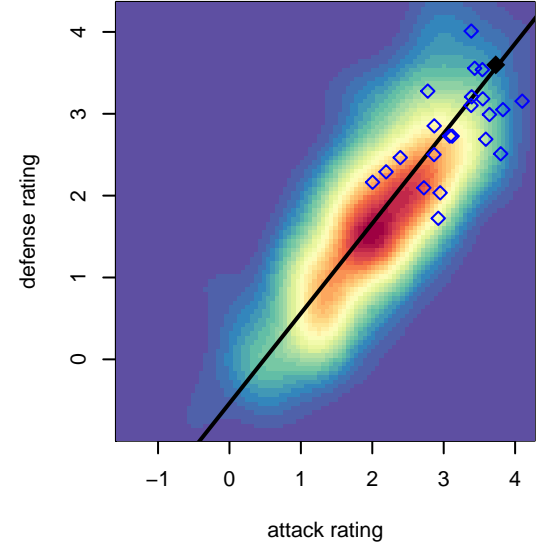

West Coast FC B00

Mission Viejo, CAS
 B00 total strength=1857
 attack=41.63 defense=36.51
 notes= Garcia 2013, Armour 2014-5

alt names used:
 West Coast FC Armour (CA-S) (FWCS)
 West Coast FC - Armour
 WEST COAST FC ARMOUR (CAS)
 WEST COAST FC ARMOUR (CAS)

Venues played:
 2015 Far West Regionals U14
 2015 Surf Cup Surf Super Cup U15
 2015 FWRL CAS B00
 2015 Surf College Showcase Seaside Showcas

West Coast FC B00
 Dots are actual minus expected GF (blue circles) and GA (red triangles).
 Blue line is smoothed change in attack strength. Red is smoothed change in defense strength.

**attack and defense variance (black dot)
relative to other teams
and top 10 in region**

**attack and defense rating
relative to others at age
and all opponents in last 13 months**

**attack and defense rating
relative to others at age
and all opponents in last 13 months**

Performance relative to 13 month average

Performance relative to 13 month average

Distribution of opponents
 Red = Lose zone, Blue = Win zone, Green = Even
 Black line separates win/lose zones

lot. A=Neither has attack advantage, B=Opponent has both attack and defense advantage, C=Opponent has both attack and defense disadvantage, D=Both have