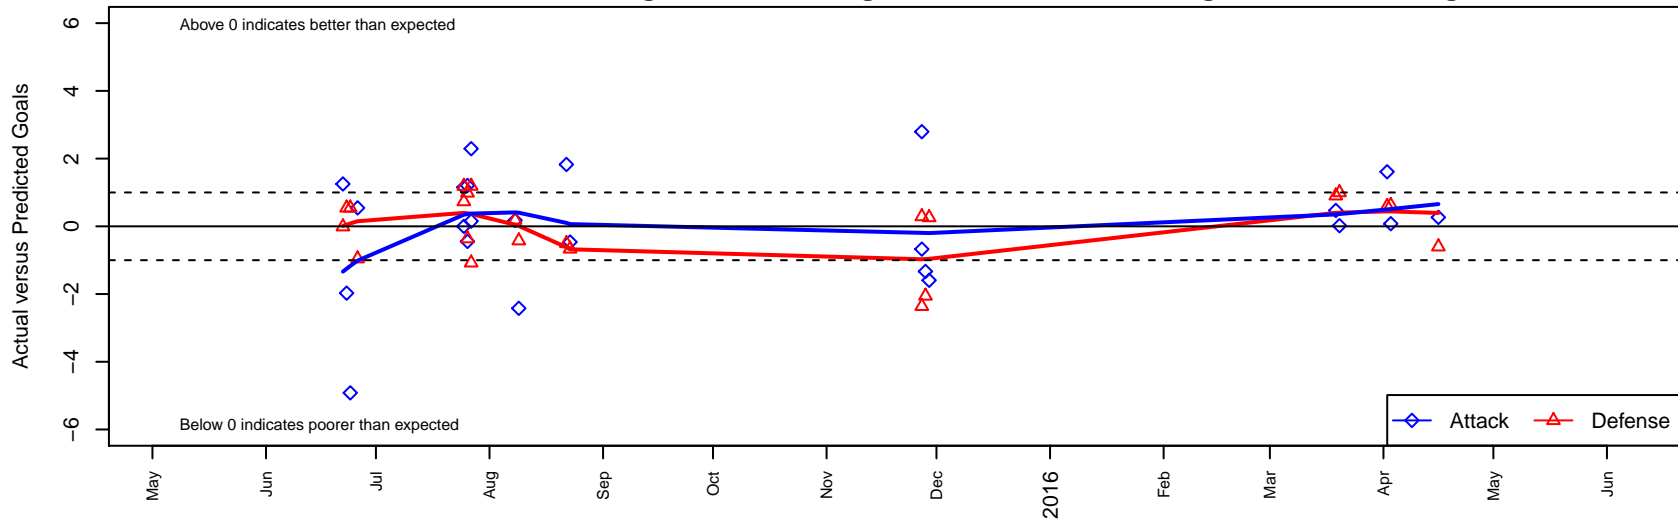

West Coast FC B00

Mission Viejo, CAS
 B00 total strength=1857
 attack=41.63 defense=36.51
 notes= Garcia 2013, Armour 2014-5

alt names used:
 West Coast FC Armour (CA-S) (FWCS)
 West Coast FC - Armour
 WEST COAST FC ARMOUR (CAS)
 WEST COAST FC ARMOUR (CAS)

Venues played:
 2015 Far West Regionals U14
 2015 Surf Cup Surf Super Cup U15
 2015 FWRL CAS B00
 2015 Surf College Showcase Seaside Showcas

West Coast FC B00
 Dots are actual minus expected GF (blue circles) and GA (red triangles).
 Blue line is smoothed change in attack strength. Red is smoothed change in defense strength.

**attack and defense variance (black dot)
relative to other teams
and top 10 in region**

**attack and defense rating
relative to others at age
and all opponents in last 13 months**

**attack and defense rating
relative to others at age
and all opponents in last 13 months**

Performance relative to 13 month average

Performance relative to 13 month average

Distribution of opponents
 Red = Lose zone, Blue = Win zone, Green = Even
 Black line separates win/lose zones

lot. A=Neither has attack advantage, B=Opponent has both attack and defense advantage, C=Opponent has both attack and defense disadvantage, D=Both have