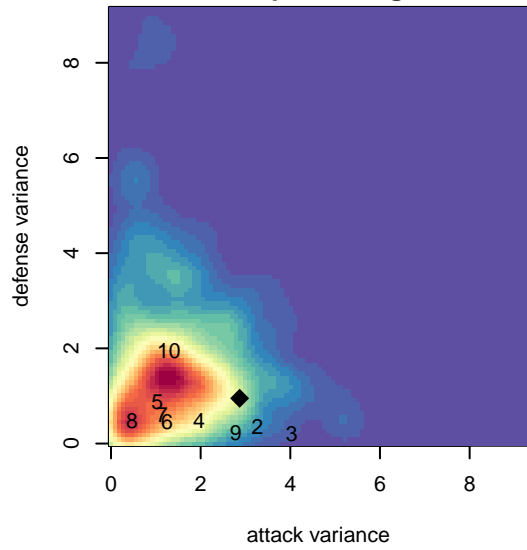

West Coast FC B00

Mission Viejo, CAS
 B00 total strength=1857
 attack=41.63 defense=36.51
 notes= Garcia 2013, Armour 2014-5

alt names used:
 West Coast FC Armour (CA-S) (FWCS)
 West Coast FC - Armour
 WEST COAST FC ARMOUR (CAS)
 WEST COAST FC ARMOUR (CAS)

Venues played:
 2015 Far West Regionals U14
 2015 Surf Cup Surf Super Cup U15
 2015 FWRL CAS B00
 2015 Surf College Showcase Seaside Showcas

West Coast FC B00
 Dots are actual minus expected GF (blue circles) and GA (red triangles).
 Blue line is smoothed change in attack strength. Red is smoothed change in defense strength.

**attack and defense variance (black dot)
relative to other teams
and top 10 in region**

**attack and defense rating
relative to others at age
and all opponents in last 13 months**

**attack and defense rating
relative to others at age
and all opponents in last 13 months**

Performance relative to 13 month average

Performance relative to 13 month average

Distribution of opponents
 Red = Lose zone, Blue = Win zone, Green = Even
 Black line separates win/lose zones

lot. A=Neither has attack advantage, B=Opponent has both attack and defense advantage, C=Opponent has both attack and defense disadvantage, D=Both have