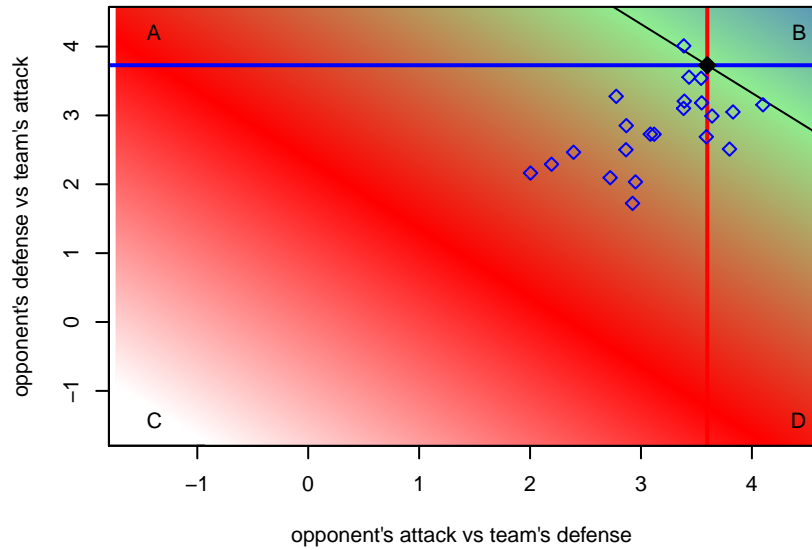

Venues played:
 2015 Far West Regionals U14
 2015 Surf Cup Surf Super Cup U15
 2015 FWRL CAS B00
 2015 Surf College Showcase Seaside Showcas

West Coast FC B00
 Dots are actual minus expected GF (blue circles) and GA (red triangles).
 Blue line is smoothed change in attack strength. Red is smoothed change in defense strength.

**attack and defense variance (black dot)
relative to other teams
and top 10 in region**

**attack and defense rating
relative to others at age
and all opponents in last 13 months**

**attack and defense rating
relative to others at age
and all opponents in last 13 months**

Performance relative to 13 month average

Performance relative to 13 month average

Distribution of opponents
 Red = Lose zone, Blue = Win zone, Green = Even
 Black line separates win/lose zones

lot. A=Neither has attack advantage, B=Opponent has both attack and defense advantage, C=Opponent has both attack and defense disadvantage, D=Both have